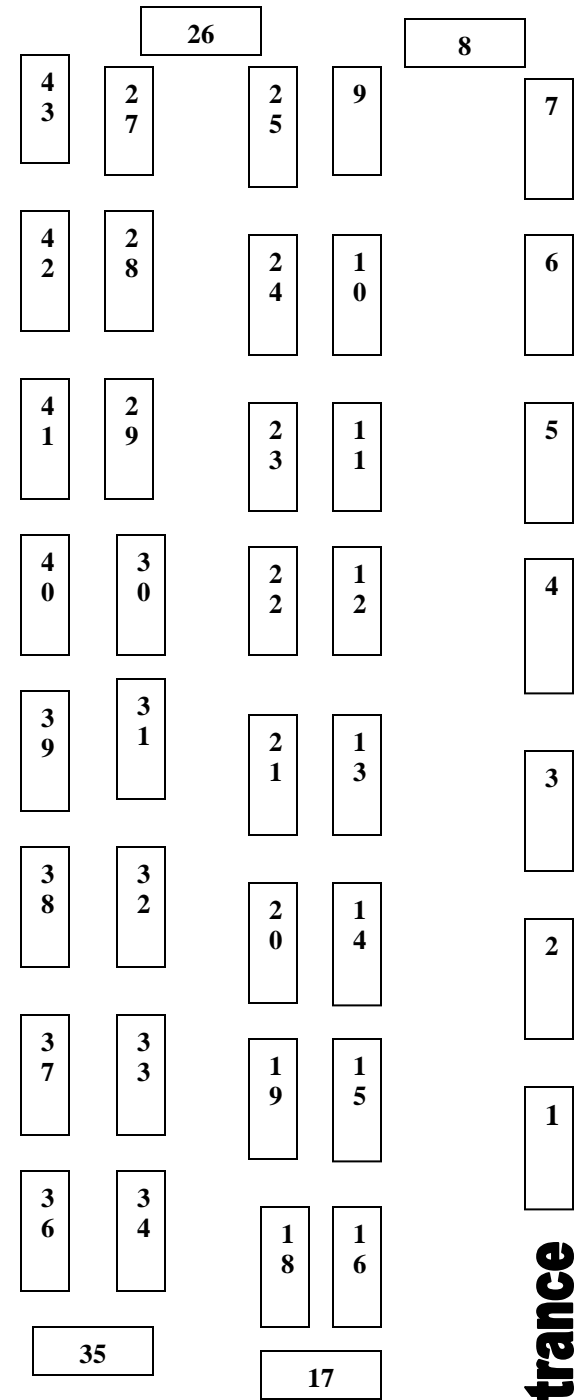

Alfa Insurance
Allstate Insurance Co.
Alltel
American Express Financial
AMSouth Bank
BancorpSouth
Blue Cross Blue Shield
Bobby Banks Insurance Agency
Brockwyman Insurance Inc.
Carpenter CPAS PA
Cellular One
Central Sunbelt Federal Credit Union
Citizens National Bank
Citizens State Bank
Community Bank
Cornett Group
Diane Johnson & Associates
Edward Jones Investments
Federal Land Bank Association
First National Bank
Galey Agency
GE Financial Advisors
Grand Bank for Savings FSB
Great Southern National Bank
Hancock Bank
Herzog Tax Accounting
Home CPA
John Tadlock and Associates
May & Company CPA
McCurdie & MacDermott
Mortgage Equity Leading Corp
New York Life Insurance
Northwestern Mutual Insurance
Prime Mortgage
Raymond James Financial
Shelter Insurance
Sherwin Williams Corp.
Small Business Resources LLC
Social Security Administration
South Trust Bank
State Farm Insurance
Steward Sneed Hewes INC
The Money Group
Tower Loan (Regional)
Trustmark Bank
Union Planters Bank
United Healthcare
Wells Fargo Financial Services
Willie Sims Jr. CPA
All MS School Districts
AL Major School Districts
GA major School Districts
Hamilton County Dept. Ed-TN
LA Major School Districts
MS Teacher Center
Presbyterian Christian School
Sylvan Learning Center
Employment Benefit Specialists
Express Personnel
Hub City Employment
Labor Finders
Manpower
Multi Staffing
MS State Human Services
MS Job Corps
State of Mississippi
WIN Job Center
Worknet
Airforce
Airforce Reserved
Peacecorp
American Red Cross
Baptist Cancer Svc.
Baptist Health Center
Baptist Medical Center
Cedar Lake Surgery Center
Central Mississippi Medical
Central Ms Medical Center
Children's Healthcare
CPI
Network
Children's Rehabilitation Ctr
Gulf Coast Medical Center
L C & S
La State Univ Medical Center-Charity
Lakeland Medical Ctr.
Life Care Hospital
Life Help
March Of Assoc Of Resources
Medical Center Of Louisiana

Hattiesburg Clinic
Health & Hospital Department
Heart Center At Baptist
Joellen Smith Medical Center
L C & S
Lakeland Medical Ctr.
Life Help
March Of Assoc Of Resources
Medical Center Of Louisiana
Memorial Hospital
Memorial Medical Center
Methodist Rehabilitation Center
Mississippi Hospital
Mississippi Hospital Association
New Orleans Adolescent Hosp.
Obstetrics/ Special Delivery-Biloxi
Oceans Springs Hospital
Ochsner Foundation Hospital
Pendleton Memorial Meth. Hospital
Pioneer Medical Center
Restorative Care Hospital
River Oaks Hospital
Select Specialty Hospital
Southern Eye Center
St. Charles General Hospital
St. Dominic Hospital
Touro Infirmary
Touro Infirmary Medical Ctr
Touro Outpatient Surgery
Transplant Institute At Meml.
Tulane University Hospital
United Health Care
University Hospital Med. Office
University Hospital Occupation
University MS Medical Center
Us Veteran Medical Center
Us Veterans Hospital
Wesley Medical Center
Boswell Regional Center
Cares Behavioral Health System
Community Care Psychiatric Hospital
ClearView Recovery Center
Community Counseling Services
Community Counseling Services
Delta Com. Mental Health Services
East Ms State Hospital
Ellisville State School
Forrest County DHS
Gulf Coast Mental Health Care
Gulfport Mental Health Center
Loyalton Of Hattiesburg
Hinds Behavioral Health Services
Memorial Behavioral Health
Mental Health Dept.
Milcreek
North MS State Hospital
Pine Grove-FGH
Pinebelt Mental Health
Region 1 Mental Health Services
Region 2 Mental Health Center
Region 8 Mental Health Center
Singing River Hospital
Social Security Administration
South MS State Hospital
Southwest Ms Mental Health Complex
State of MS DHS
Timber Hills Mental Health Services
Univ. Psychiatric Assoc.
Warren-Yazoo Mental Health Services
Wheems Com. Mental Health Center
Youth Villages
New Orleans Baptist Seminary
John C. Stennis Space Center
Dept. of Wild Life & Fisheries
NASA
Bice Advertising
South MS Publishing
Success Marketing
Suncom-At&t
Sun Herald
WDAM-TV

Clarion Ledger
Comcast Cable
Gulf Pines Communication
Hattiesburg American
Lamar Advertising CO
Network Technologies
Reflective Web Creations Inc.
South MS Publishing
Success Marketing
Suncom-At&t
Sun Herald
WDAM-TV
WHLT-TV 22
Worknet
WXXV
Adolph Delgado
Alcorn State Univ.
Alliance for Graduate Education in MS
ANCO Chemical
Anderson Hayward G CPA
Antonelli College
Back In Action
B-com
BellSouth
Broom Sherron Associates
Campbell Commodities
Cellular South
Cingular Wireless
Central Ms Residential Facility
Comfort Keepers Computer
Technology Services
ComSouth
Cpl Truman Abbe
Dillard's
Dream Of Hattiesburg Inc
Enterprise Rent-a-Car
Families First Parent Resource
Family Y
Fedex
Goody's
Hattiesburg Coca-Cola
Hol-Mac
Howard Industries
Hudson Salvage Inc
Impact of Hattiesburg
Koeber Turner Wooford Com.
Logo Sportswear
Lundy Sinclair
Mary Kay
McArthur Thames Slay Dews
Mcreas
Megagate Com
MHA
Mississippi College
Mississippi Power Co
MS Band of Choctaw Indians
MS Department of Corrections
Net Base Technologies
Nicholson Comp.
Nissan
Police Corps
Reflective Web Creations
Roskking-Walker Inc.
Sam's Club
Sanderson Farms
Schamber & Co
Small Business Resources
Sprint PCS
South Mississippi Electric Power
Telapex, Inc.
The Salvation Army
Trading Enterprises
Wal-mart Inc.
Willmut Gas
Windham House And Oasis
Wright King
And More

“Tentative Floor Plan of Career Fair”

Entrance